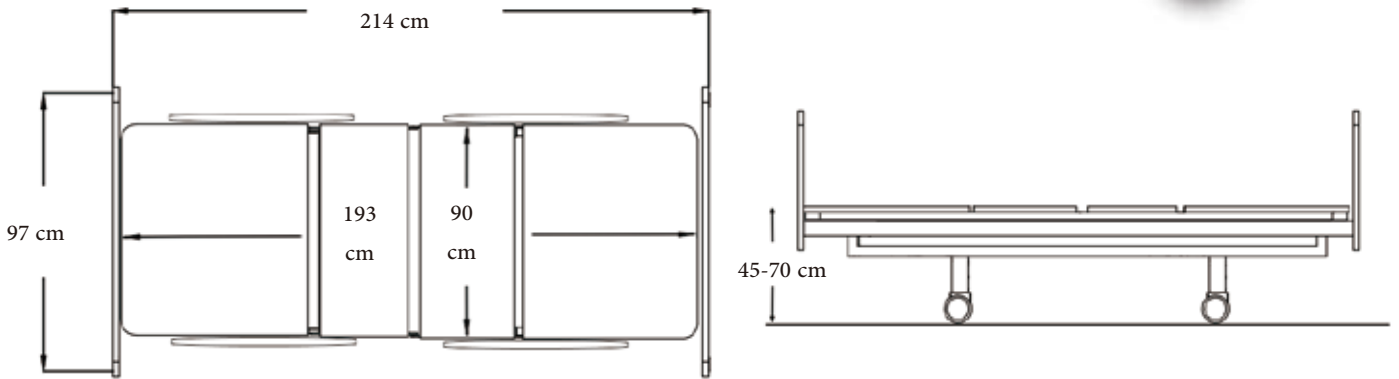

# Table Of Contents

---

Size	1
------	---

Feature	2
---------	---

Customized Examples	4
---------------------	---

There is  $\pm 5\%$  tolerance in all dimensions in this catalogue.

Mei Hsin reserves all rights to amend appearance, size and specification of products subject to change without prior notices.

# Size

Bed Body	Mattress Platform	Hi-Lo
Siderails Up L214 cm x W110 cm		 0 - 70°
	L193 cm x W90 cm	 0 - 40°
Siderails Down L214 cm x W97 cm		 45 - 70cm

Bed Body, Mattress Platform & Hi-Lo Can Be Customized With MOQ.

## Bed Body

1. Made of 30mmx60mm steel tubes with powder coatings.
2. IV holes & drainage bag hangers provided.